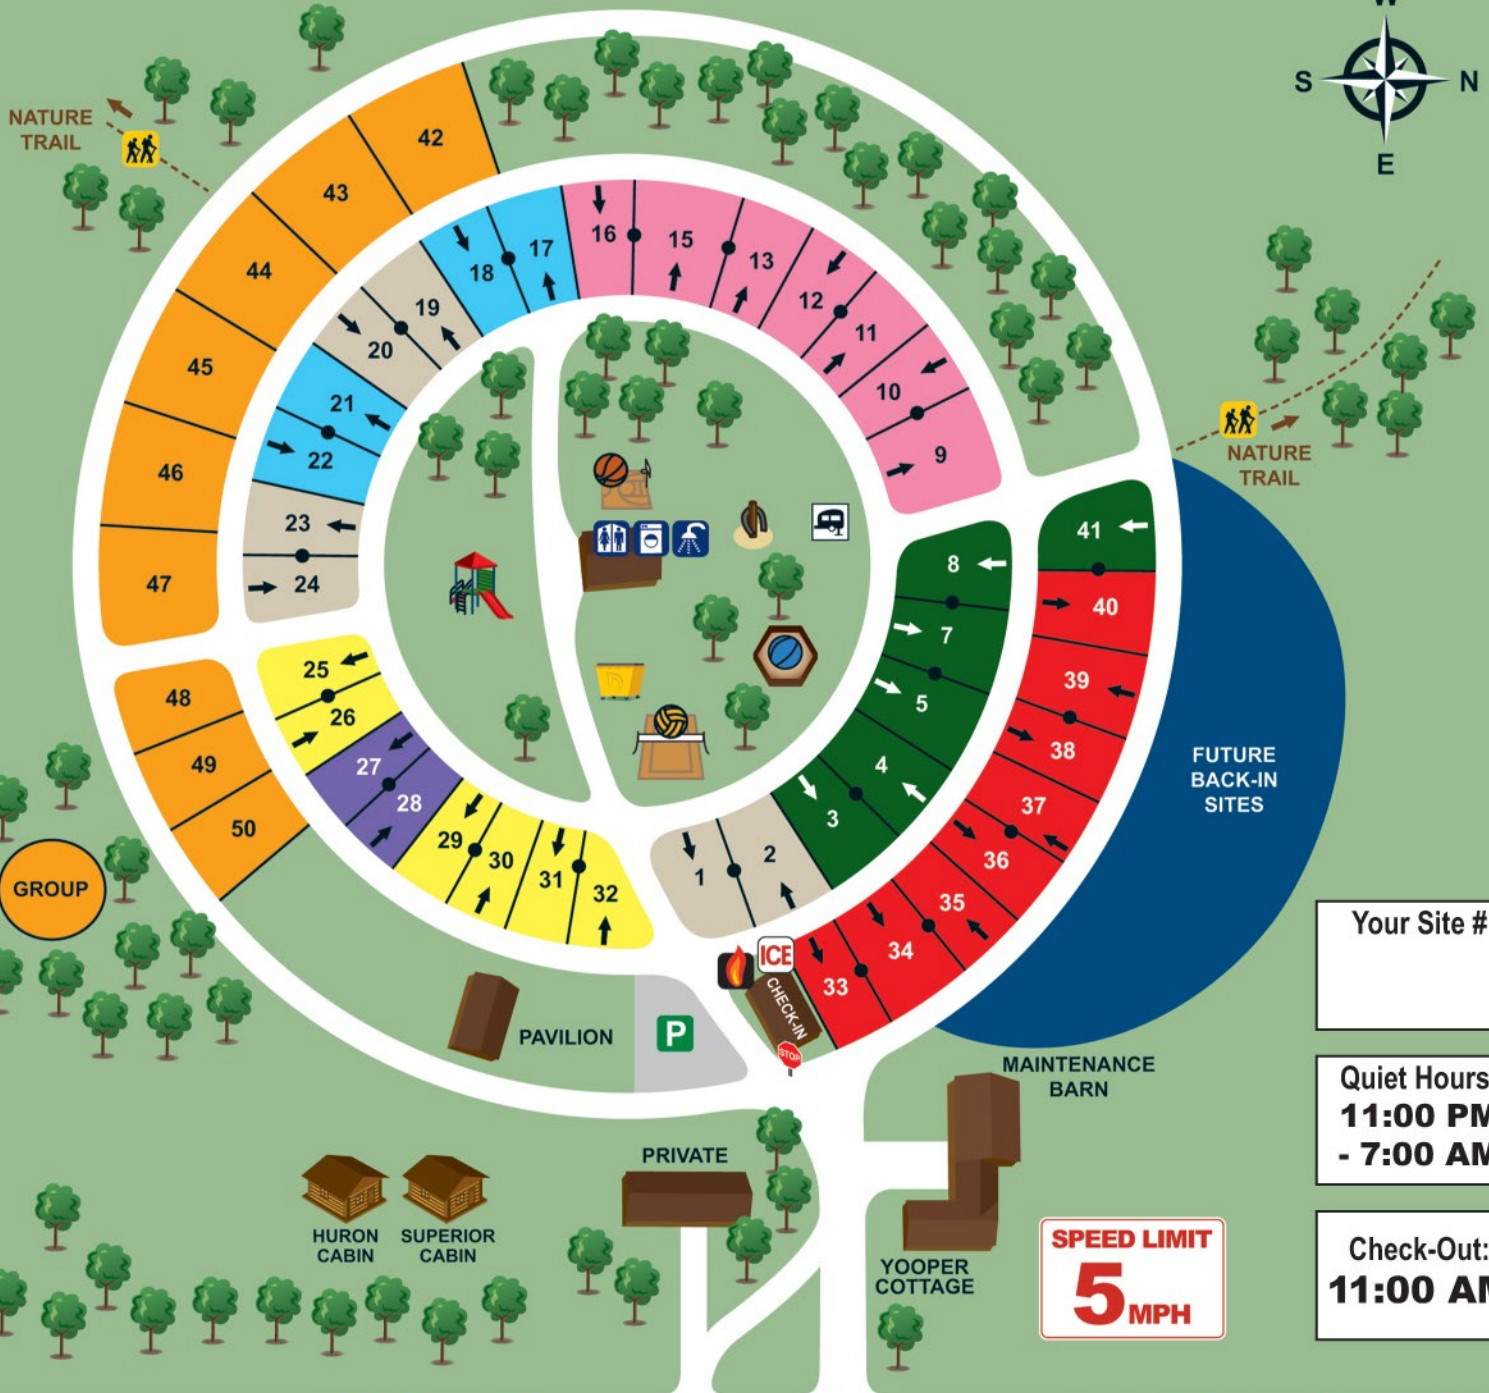

KRITTERS CAMPGROUND

- Full Hookup - 50 Amp Electric, Water & Sewer
- Full Hookup - 30/50 Amp Electric, Water & Sewer
- Full Hookup - 30 Amp Electric, Water & Sewer
- 30 Amp Electric, Water
- 20 Amp Electric, Water
- 30 Amp Electric
- 20 Amp Electric Tent
- Primitive Tent
- Restrooms
- Showers
- Laundry
- Dumpster
- Dumping Station
- Basketball
- Volleyball
- GaGa Ball
- Playground
- Horseshoes
- Firewood
- Parking
- Ice

Your Site #

Quiet Hours:
11:00 PM
- 7:00 AM

Check-Out:
11:00 AM

SPEED LIMIT
5 MPH

Published by Pelland Advertising • www.pelland.com
25 Depot Road, Haydenville, MA 01039 / (413) 268-0100

← 4.1 MILES TO NEWBERRY

M-123 / FALLS ROAD

23 MILES TO TAHQUAMENON FALLS →