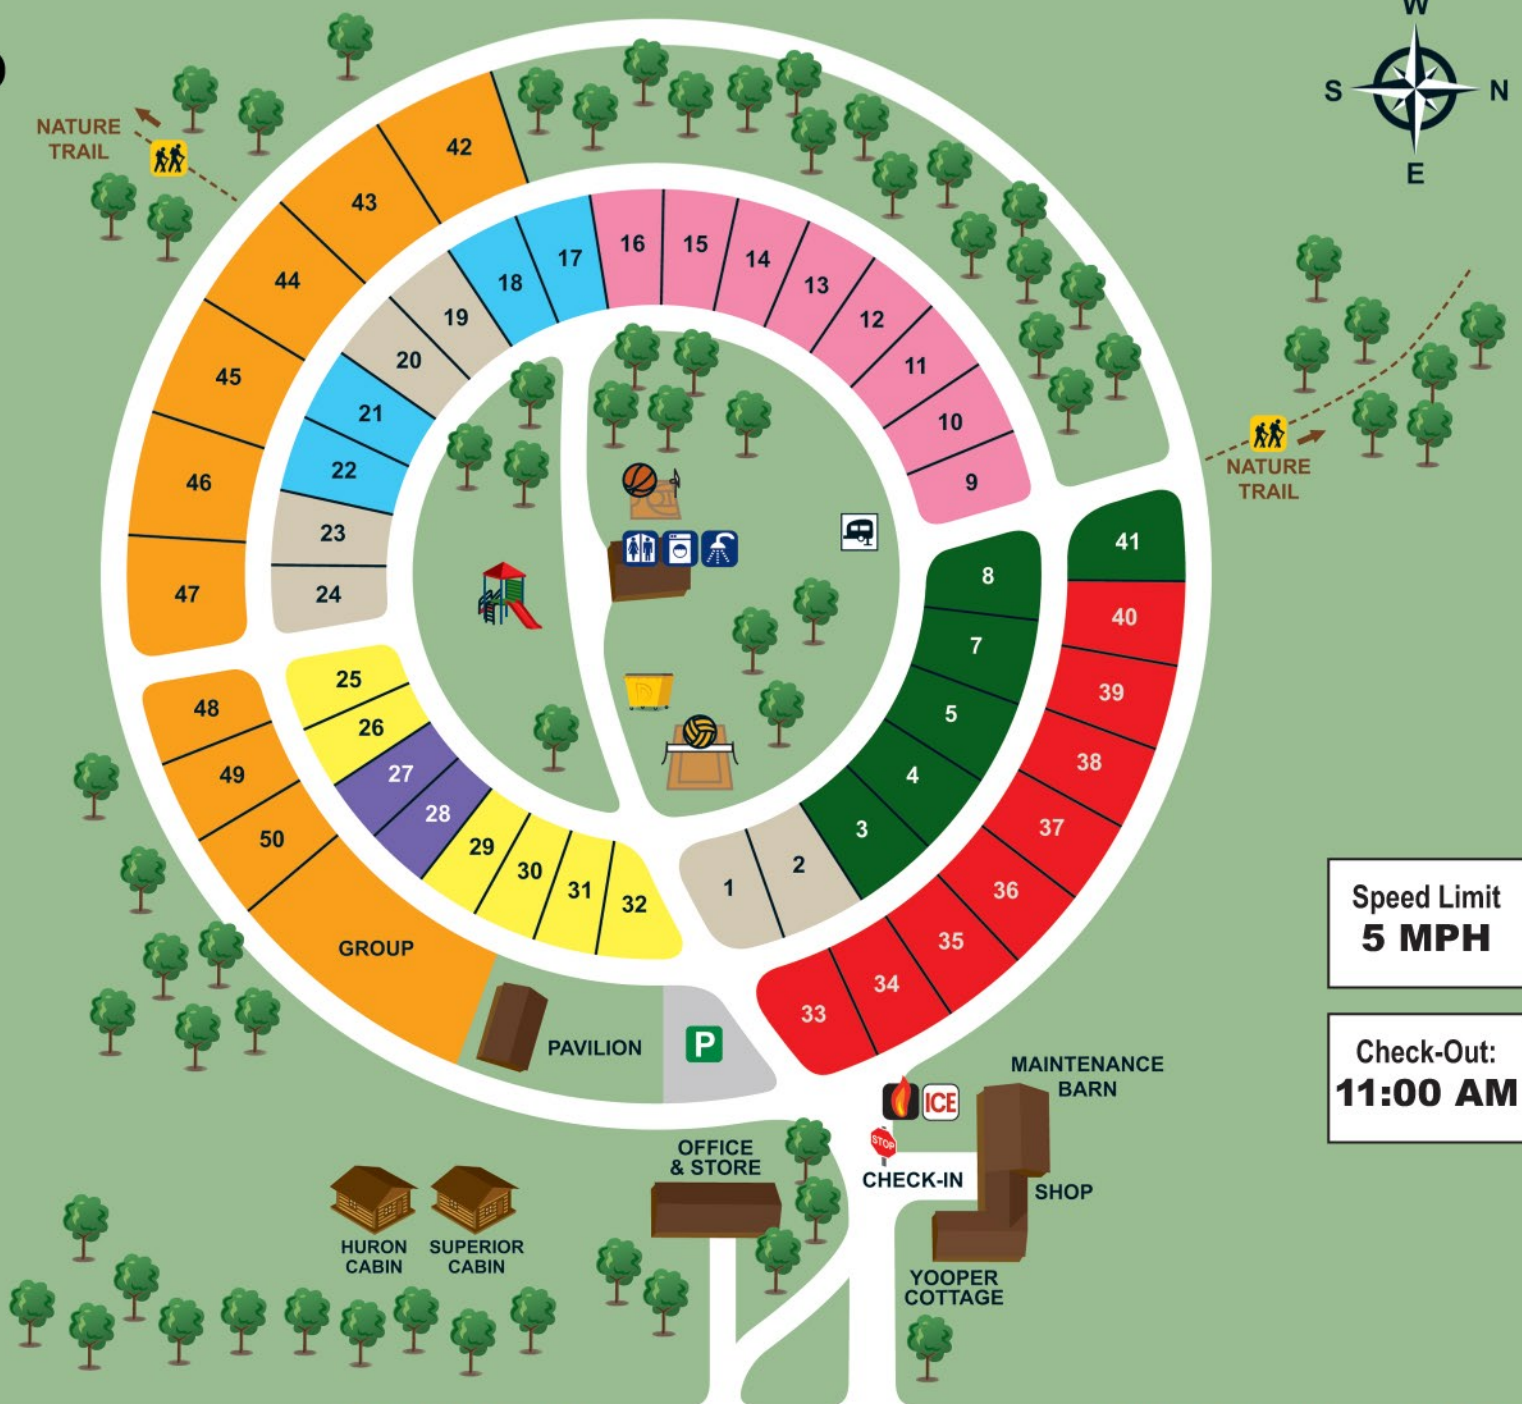

KRITTERS CAMPGROUND

- Full Hookup - 50 Amp Electric, Water & Sewer
- Full Hookup - 30/50 Amp Electric, Water & Sewer
- Full Hookup - 30 Amp Electric, Water & Sewer
- 30 Amp Electric, Water
- 20 Amp Electric, Water
- 30 Amp Electric
- 20 Amp Electric Tent
- Primitive Tent
- Restrooms
- Showers
- Laundry
- Dumpster
- Dumping Station
- Basketball
- Volleyball
- Playground
- Firewood
- Ice
- Parking

Speed Limit
5 MPH

Check-Out:
11:00 AM

← 4.1 MILES TO NEWBERRY

M-123 / FALLS ROAD

23 MILES TO TAHQUAMENON FALLS →